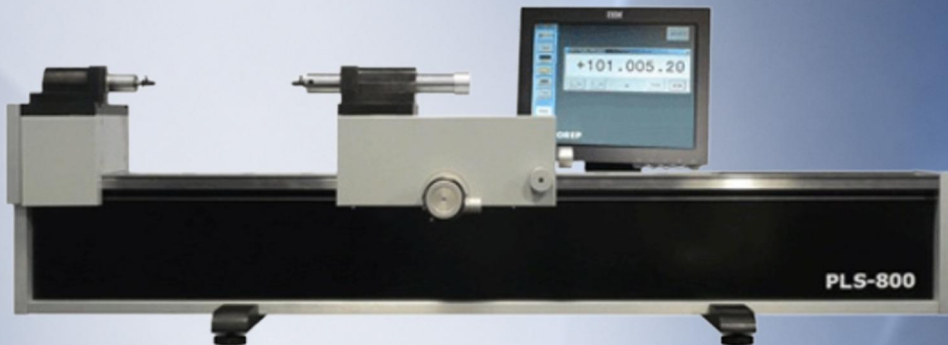

## **MICROREP WIDELY RECOGNIZED LEADING METROLOGY BRANDS**

Microrep is widely recognized for delivering an exceptional price-to-performance ratio compared to traditional competitors while still providing the capability, traceability, and functionality required for demanding industrial and accredited laboratory environments.