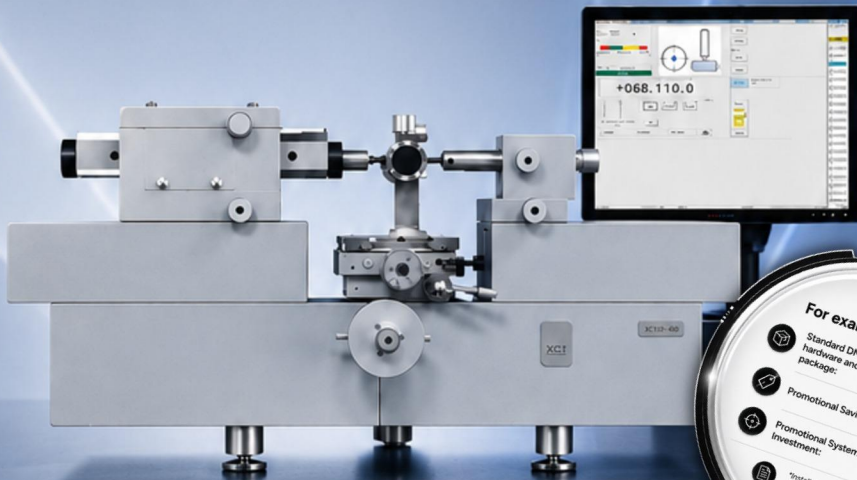

# MICROREP SUMMER SAVINGS EVENT

PRECISION GAGE CALIBRATION SYSTEMS

PRECISION  
YOU CAN TRUST

BUILT FOR  
ACCURACY

ENGINEERED FOR  
RELIABILITY

LIMITED TIME  
OFFER

MSI Viking is pleased to offer a limited-time promotional discount on the Microrep product line.

## WHY COMPANIES INVEST IN MICROREP

Many manufacturers and calibration laboratories are discovering that bringing gage calibration in-house significantly reduces outsourcing costs, shortens turnaround times, improves traceability, and strengthens compliance with ISO 9001, AS9100, IATF 16949, and ISO 17025 requirements.